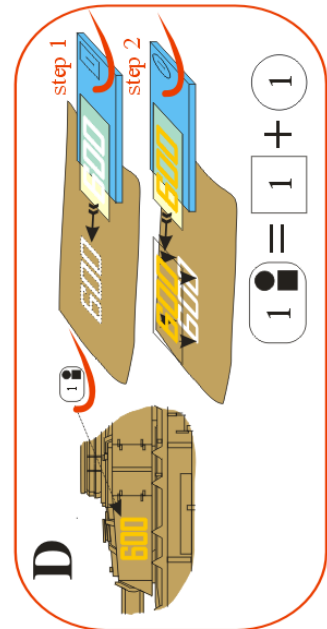

Recommended for kit: **Italeri**
 Doporučeno pro stavebnici: **Italeri**

More info about this airplane:
 Více informací o tomto letadle:

info@handl.biz

www.handl.biz

cut...
 ...several seconds in water

Special thanks for the provided documents and consultation include to Mr. Pavel Klouček.