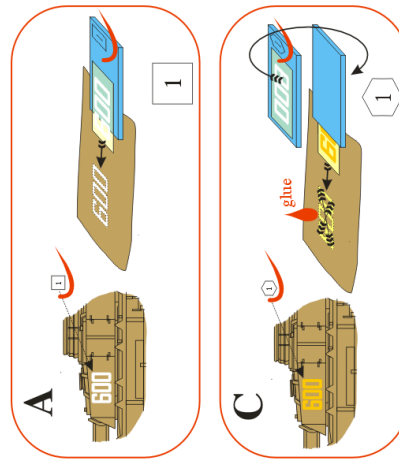

Recommended background color: white or canvas color.

Doporučená barva pozadí: bílá nebo barva plátna.

graphics © Filip Servit, Josef Handl; instructions and decals © Josef Handl

#0390481018

info@handl.biz

www.handl.biz

Recommended background color: white or canvas color.

Doporučená barva pozadí: bílá nebo barva plátna.

graphics © Filip Servit, Josef Handl; instructions and decals © Josef Handl

#0390481018

info@handl.biz