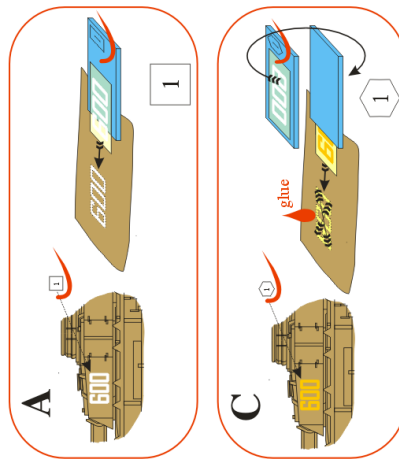

Recommended background color: white or canvas color.

Doporučená barva pozadí: bílá nebo barva plátna.

graphics © Filip Servit, Josef Handl; instructions and decals © Josef Handl

#0390481018

info@handl.biz

www.handl.biz

Recommended background color: white or canvas color.

Doporučená barva pozadí: bílá nebo barva plátna.

graphics © Filip Servit, Josef Handl; instructions and decals © Josef Handl

#0390481018

info@handl.biz