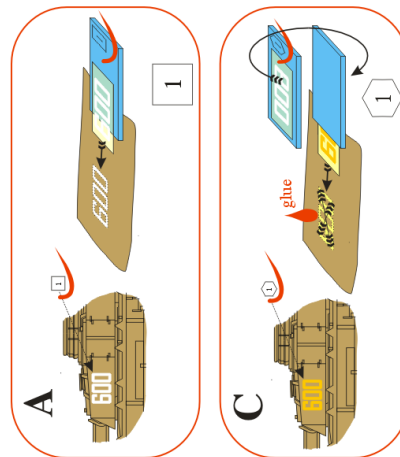

Recommended background color: white or canvas color.

Doporučená barva pozadí: bílá nebo barva plátna.

info@handl.biz

www.handl.biz

graphics © Filip Servit, Josef Handl; instructions and decals © Josef Handl