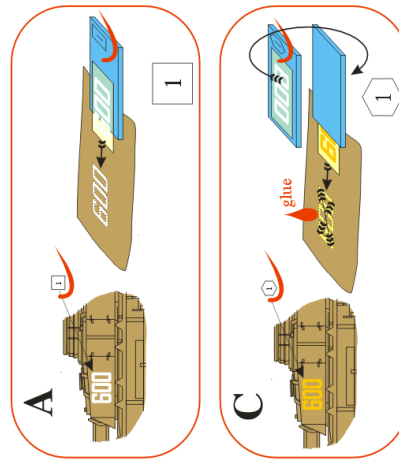

Recommended background color: white or canvas color.

Doporučená barva pozadí: bílá nebo barva plátna.

info@handl.biz

www.handl.biz

graphics © Filip Servit, Josef Handl; instructions and decals © Josef Handl