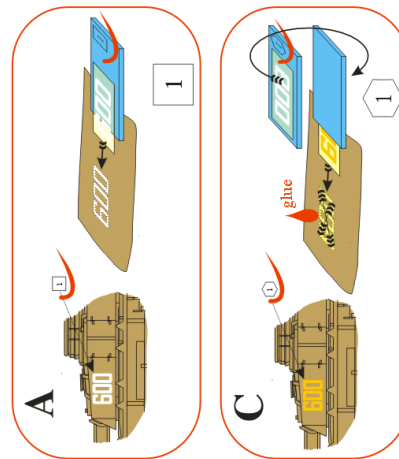

Recommended background color: white or canvas color.

Doporučená barva pozadí: bílá nebo barva plátna.

graphics © Filip Servit, Josef Handl; instructions and decals © Josef Handl

#0370481018

info@handl.biz

www.handl.biz

Recommended background color: white or canvas color.

Doporučená barva pozadí: bílá nebo barva plátna.

graphics © Filip Servit, Josef Handl; instructions and decals © Josef Handl

#0370481018

info@handl.biz