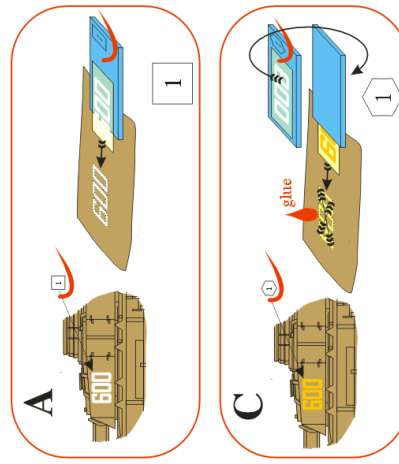

Recommended background color: white or canvas color.

Doporučená barva pozadí: bílá nebo barva plátna.

graphics © Filip Servit, Josef Handl; instructions and decals © Josef Handl

#0370481018

info@handl.biz

www.handl.biz

Recommended background color: white or canvas color.

Doporučená barva pozadí: bílá nebo barva plátna.

graphics © Filip Servit, Josef Handl; instructions and decals © Josef Handl

#0370481018

info@handl.biz