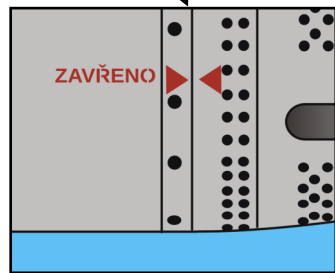

obtisk decal	druhá strana oposite
9	?
10	ano / yes (11)
12	ne / no