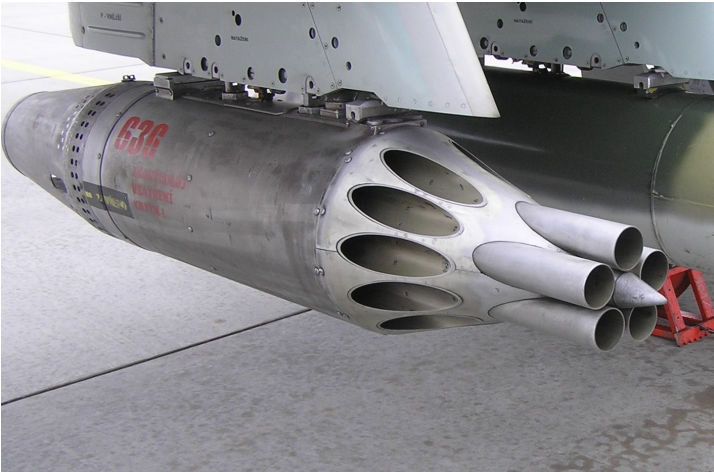

other decals:

Mi - 2 (AFB Náměšť nad Oslavou)

1:72 - #003072

1:48 - #003048

photos © Milan Simr

instructions, graphics and decals © Josef Handl

#1

| obtisk decal | druhá strana oposite |
|-----------------|-------------------------|
| 1 | ano / yes |
| 2 | ? |
| 3 | ano / yes (4) |